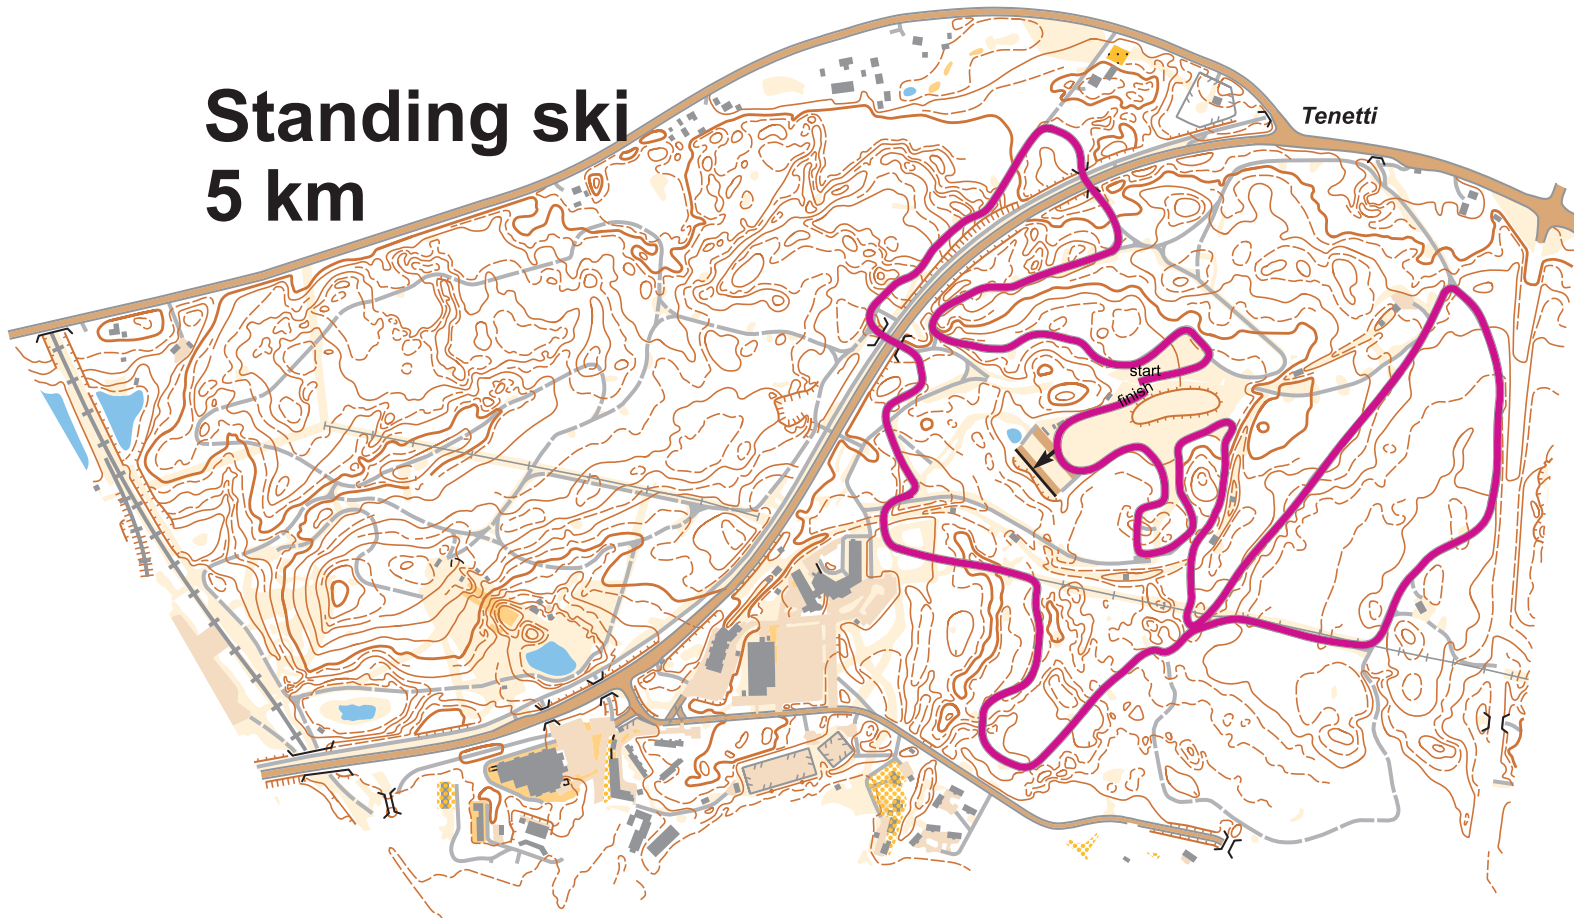

# Standing ski 5 km

**TC 131 m**  
**MC 22 m**  
**HC 31 m**