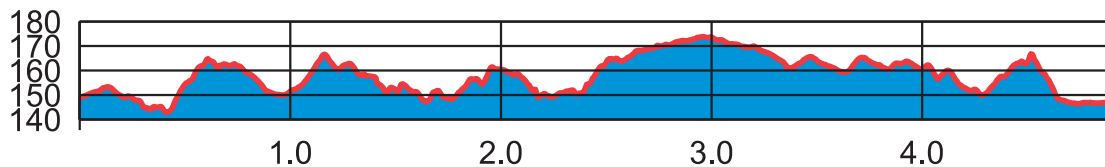

# Standing ski 5 km

**TC 131 m**  
**MC 22 m**  
**HC 31 m**