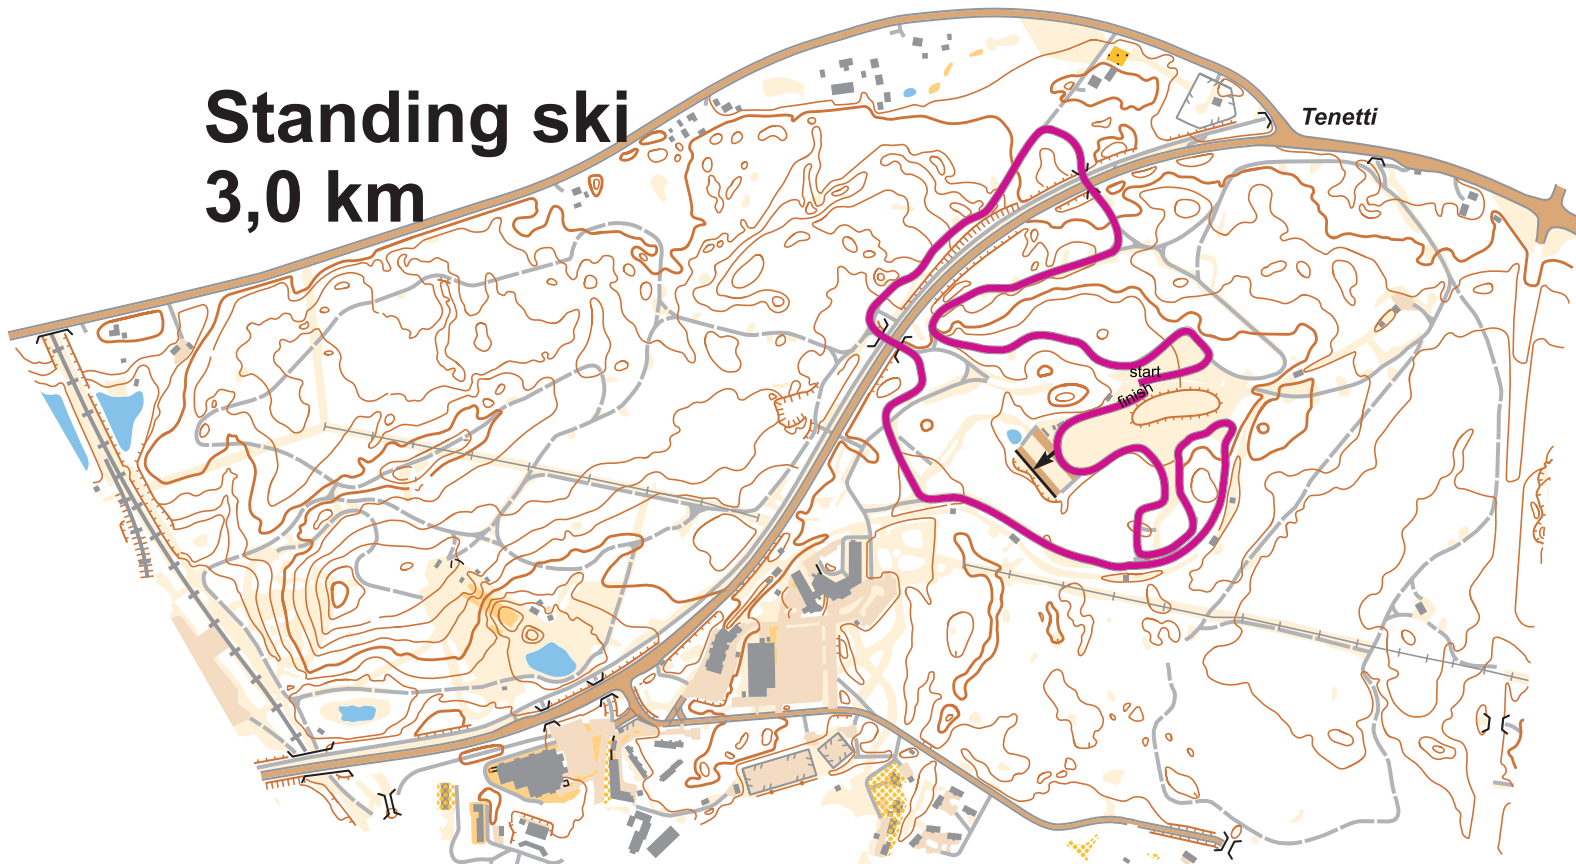

# Standing ski 3,0 km

**TC 95 m**  
**MC 22 m**  
**HC 23 m**