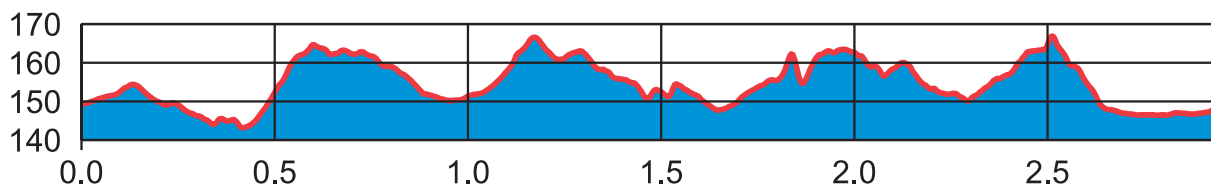

# Standing ski 3,0 km

**TC 95 m**  
**MC 22 m**  
**HC 23 m**