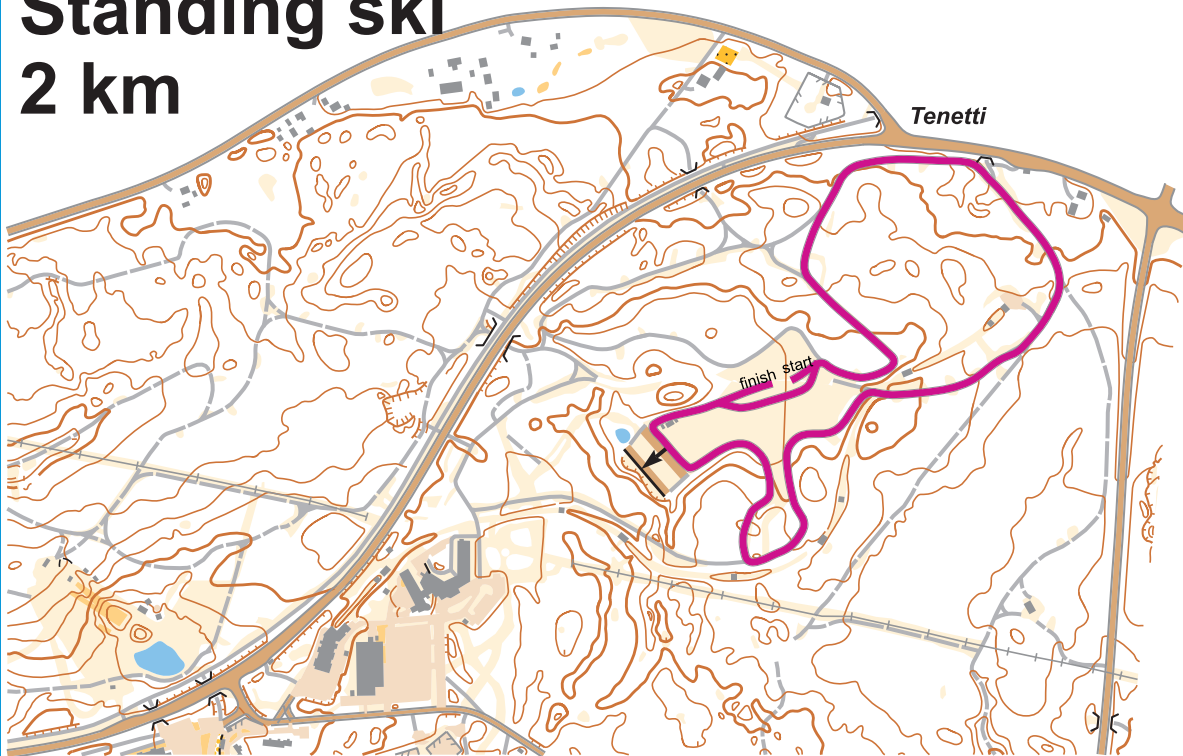

Standing ski

2 km

HD 25 m
MC 22 m
TC 57 m