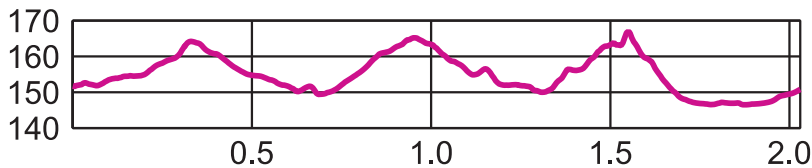

Standing ski

2 km

HD 25 m
MC 22 m
TC 57 m