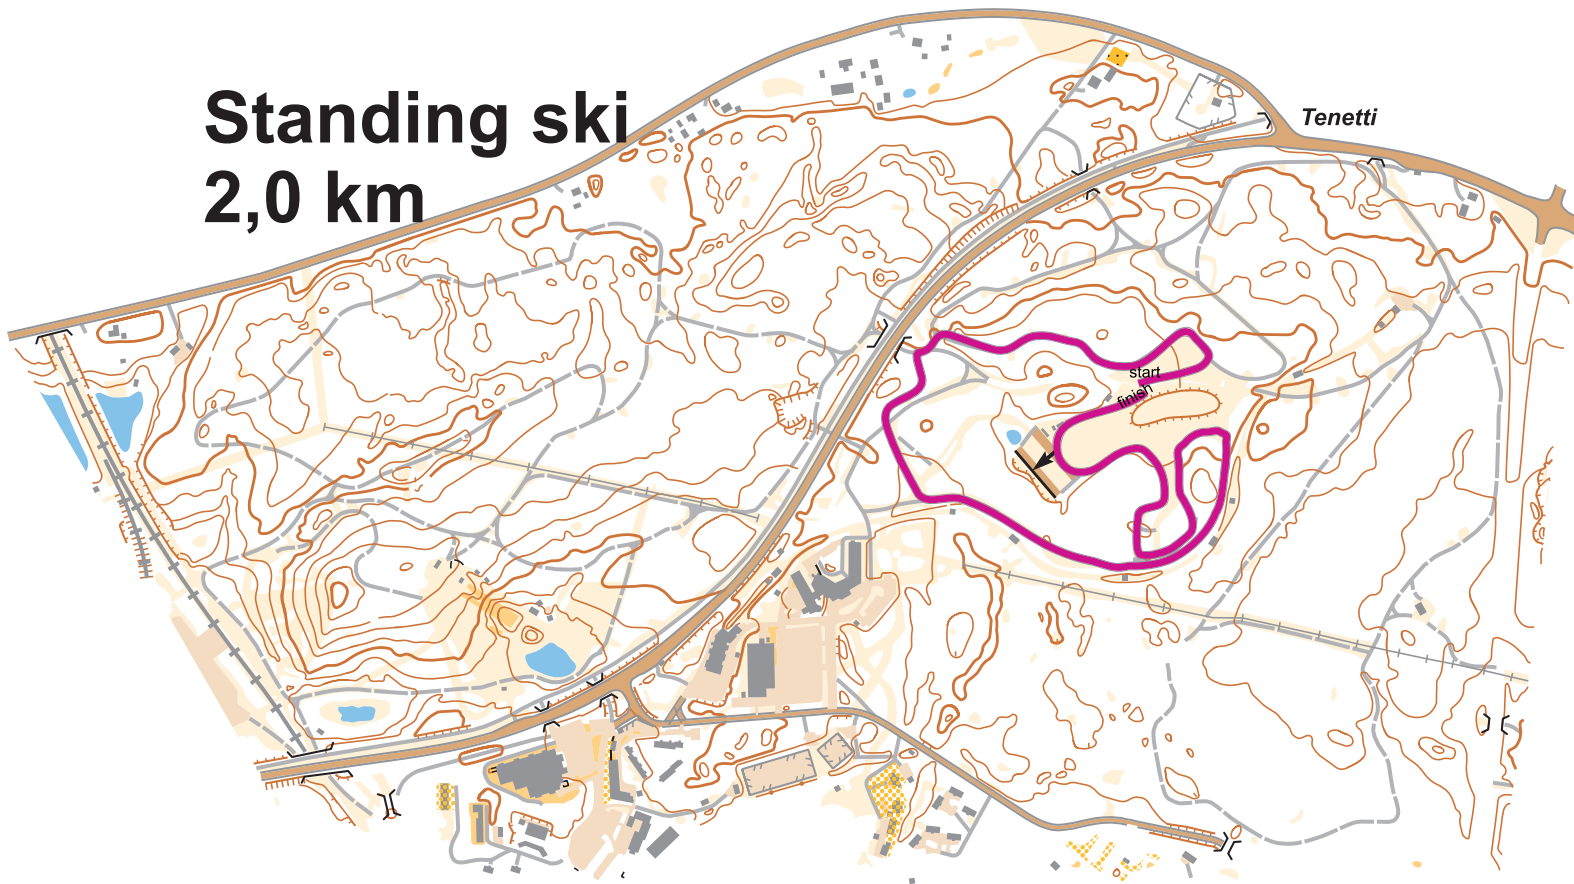

Standing ski 2,0 km

TC 65 m
MC 16 m
HC 23 m