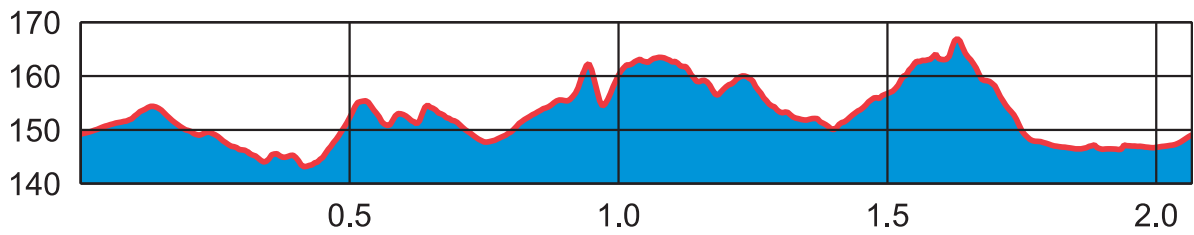

Standing ski 2,0 km

TC 65 m
MC 16 m
HC 23 m