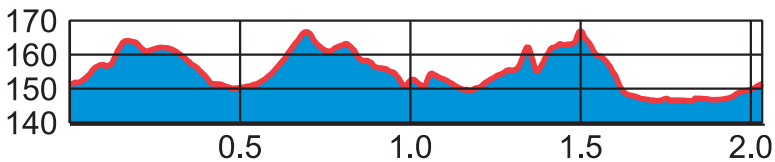

Standing ski

2 km

TC 66 m
HC 20 m
MC 20 m