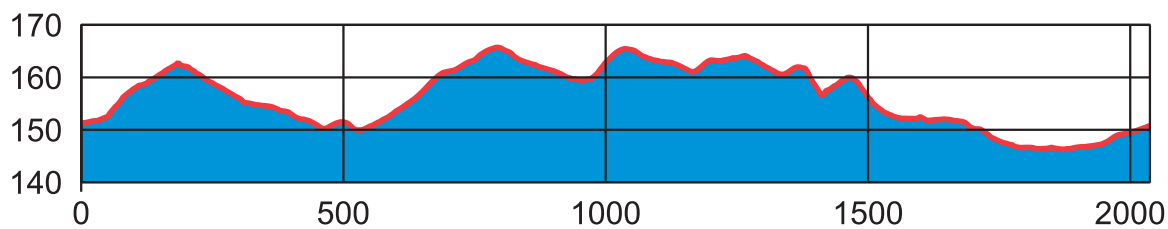

Sit-ski 2,0 km

Course length 2035 m

HD 19 m
MC 16 m
TC 39 m