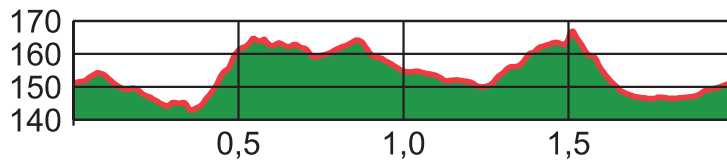

Standing ski

2 km

HD	25 m
MC	22 m
TC	57 m