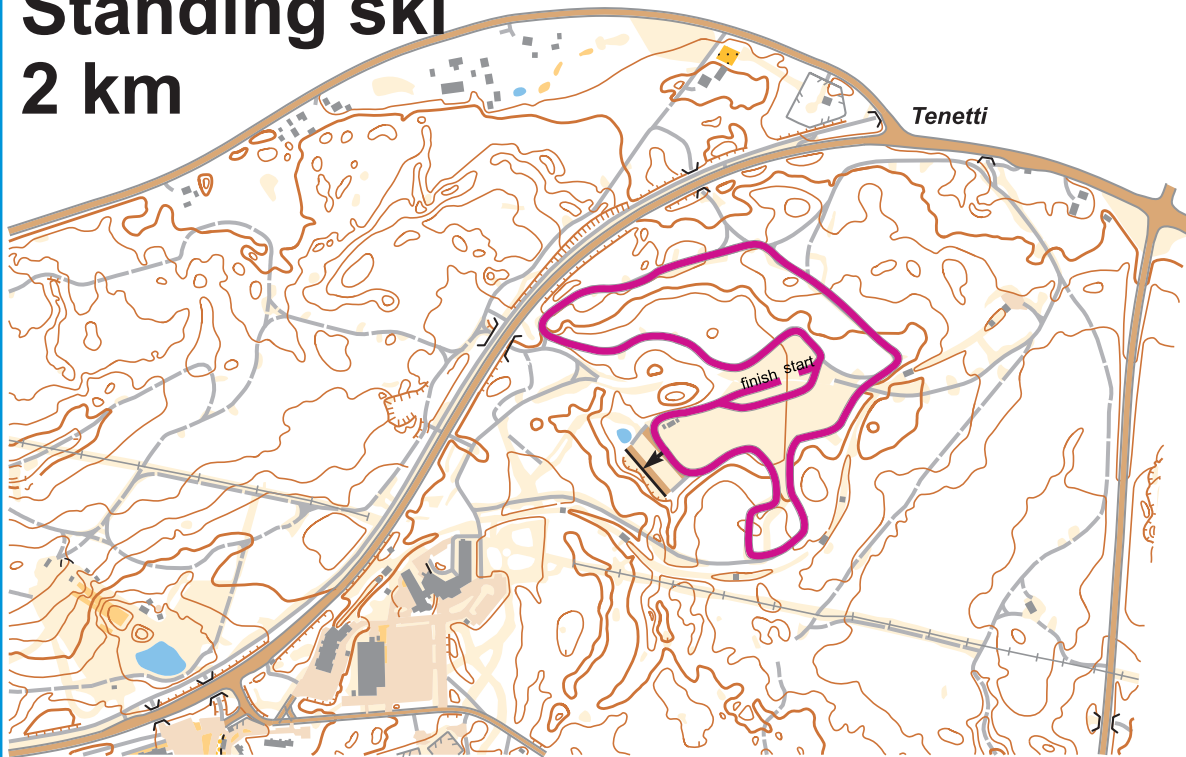

Standing ski

2 km

HD	25 m
MC	22 m
TC	57 m