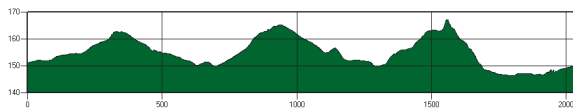

Standing ski

2 km

HD	21m
MC	20 m
TC	47 m