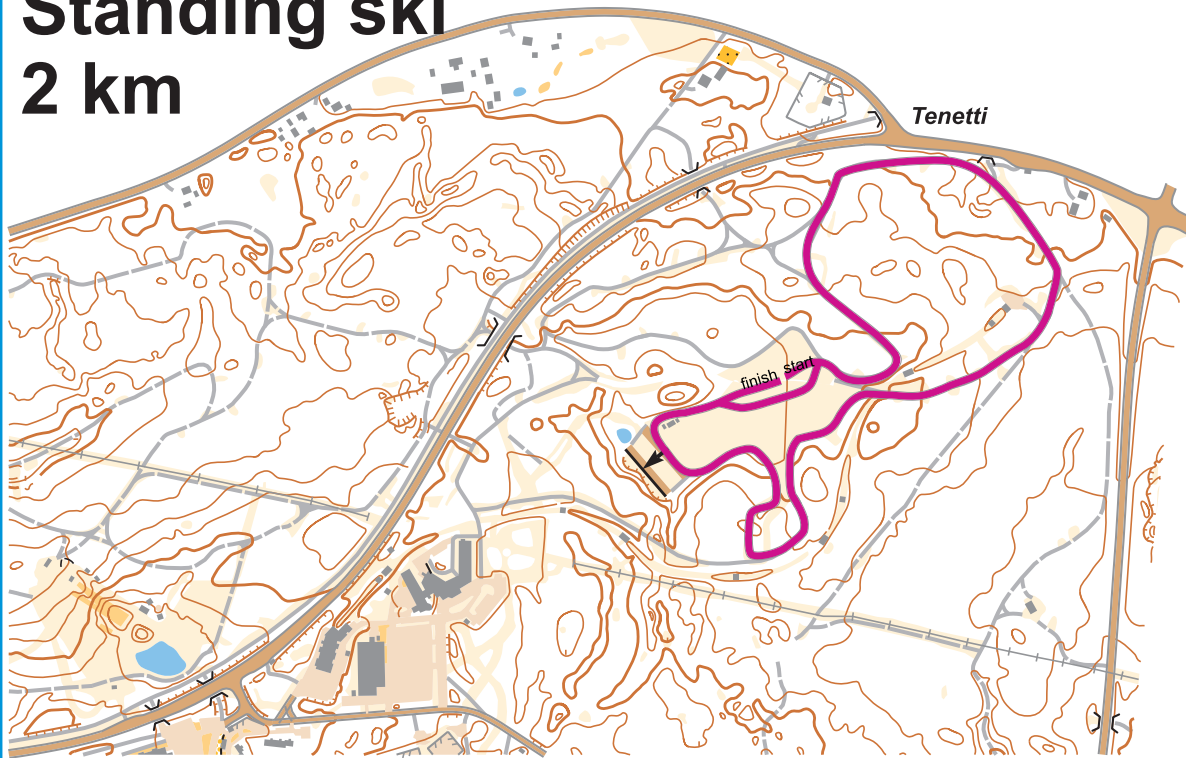

Standing ski

2 km

HD	21m
MC	20 m
TC	47 m